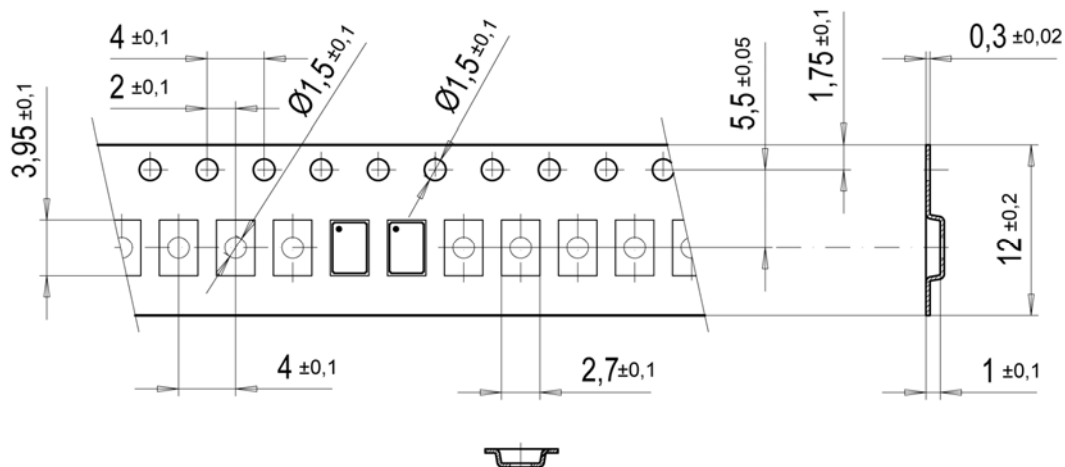

TAPE & REEL FOR: **RV-8564-C3**
RV-3029-C3
RV-3049-C3
RV-8523-C3

12 mm Carrier-Tape: *Material:* *Polystyrene / Butadine or*
Polystyrol black, conductive

→ User Direction of Feed

Tape Leader and Trailer: 300 mm minimum

All dimensions are in mm

Cover Tape: *Base Material:* *Polyester, conductive* *0.061 mm*
Adhesive Material: *Pressure-sensitive Synthetic Polymer*

Reels:

Diameter	Material	RTC's per reel
7"	Plastic, Polystyrene	1000 or 3'000
13"	Plastic, Polystyrol	10'000